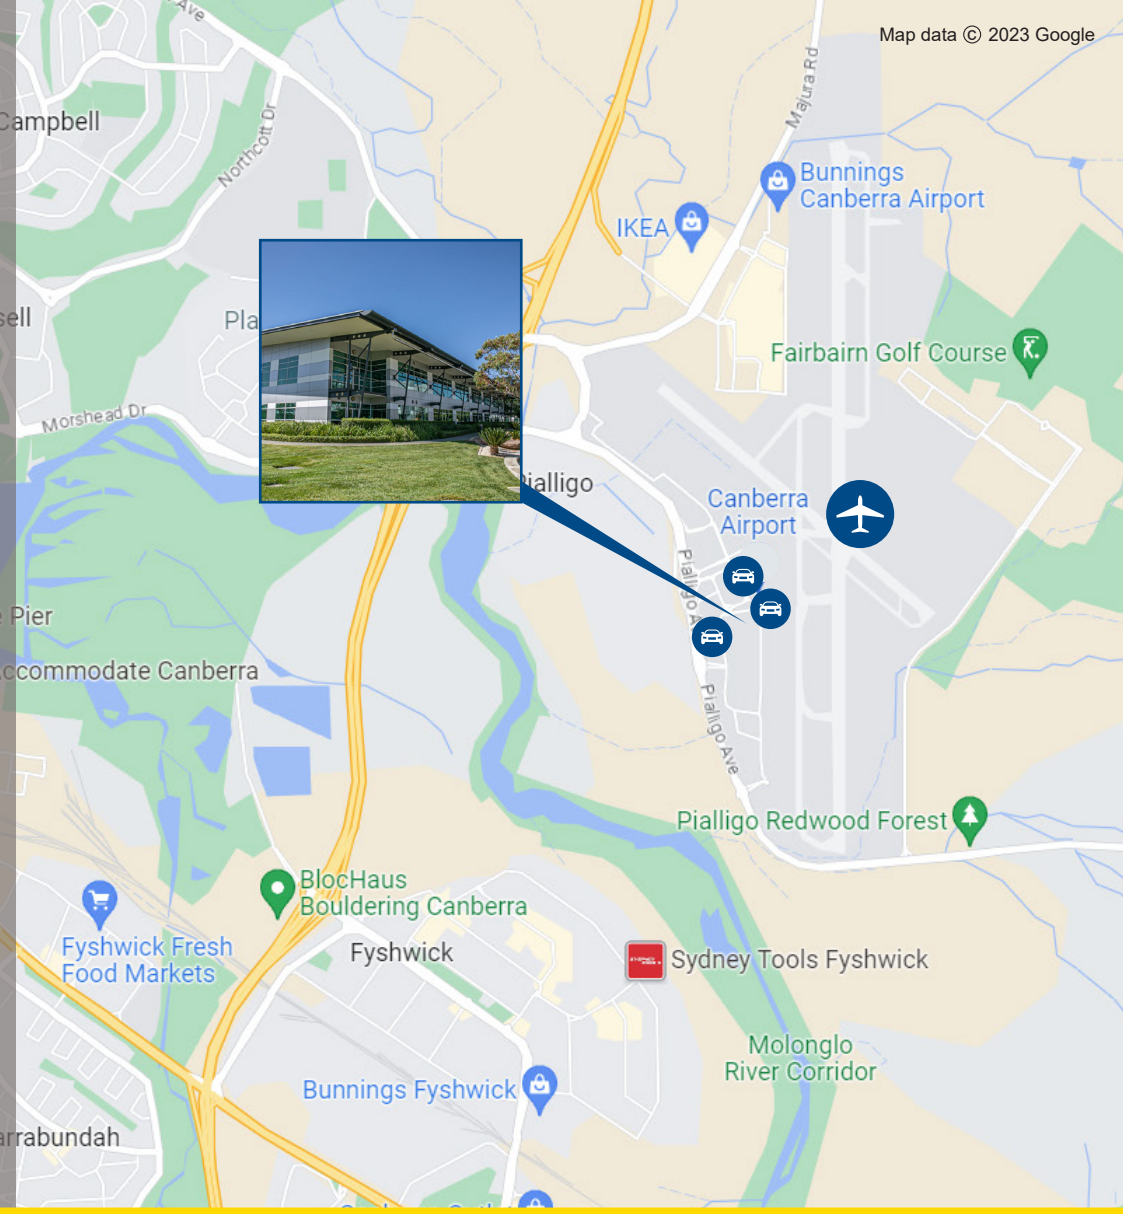

Canberra

There are a number of car parks located next to the office.

Canberra Railway Station is around 10 minutes' drive from the office. There are also a number of bus stops close to the office.

The nearest airport for international and domestic flights is Canberra Airport (CBR). A taxi rank is located centrally on the ground floor of the terminal building. Journey times to the office can take 3 minutes drive via taxi. It is not advisable to walk to the office as there are certain roads with no footpaths.